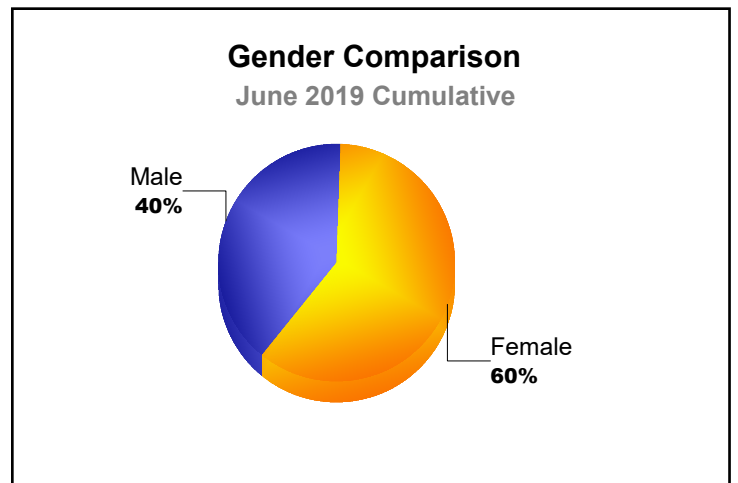

Year	New Clubs	Dropped Clubs	Gain/Loss Clubs	New Members	Charter Members	Reinstate Members	Transfer Members	Total Member Added	Total Members Dropped	Gain/Loss Members
2014-2015	4	-1	3	65	82	4	3	154	-133	21
2015-2016	0	0	0	69	15	16	1	101	-116	-15
2016-2017	5	0	5	72	134	0	1	207	-59	148
2017-2018	7	0	7	160	224	0	0	384	-145	239
2018-2019	14	-7	7	214	435	11	4	664	-392	272
<b>Average</b>	<b>6</b>	<b>-2</b>	<b>4</b>	<b>116</b>	<b>178</b>	<b>6</b>	<b>2</b>	<b>302</b>	<b>-169</b>	<b>133</b>