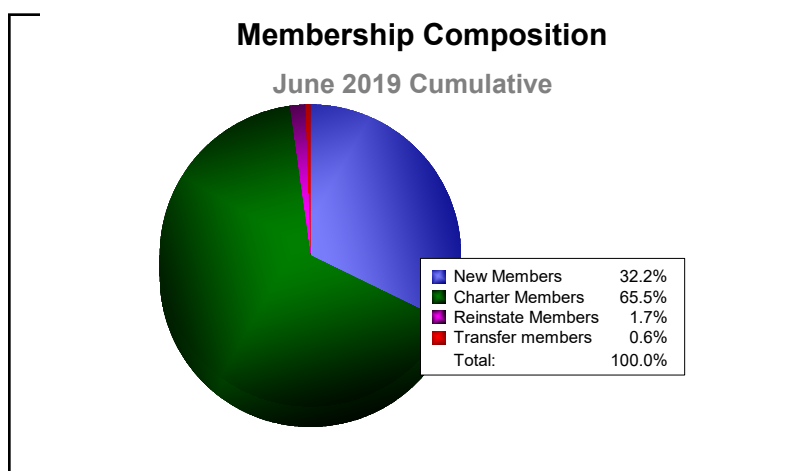

Year	New Clubs	Dropped Clubs	Gain/Loss Clubs	New Members	Charter Members	Reinstate Members	Transfer Members	Total Member Added	Total Members Dropped	Gain/Loss Members
2014-2015	4	-1	3	65	82	4	3	154	-133	21
2015-2016	0	0	0	69	15	16	1	101	-116	-15
2016-2017	5	0	5	72	134	0	1	207	-59	148
2017-2018	7	0	7	160	224	0	0	384	-145	239
2018-2019	14	-7	7	214	435	11	4	664	-392	272
<b>Average</b>	<b>6</b>	<b>-2</b>	<b>4</b>	<b>116</b>	<b>178</b>	<b>6</b>	<b>2</b>	<b>302</b>	<b>-169</b>	<b>133</b>

Year	New Clubs	Dropped Clubs	Gain/ Loss Clubs	New Members	Charter Members	Reinstate Members	Transfer Members	Total Member Added	Total Members Dropped	Gain/ Loss Members
2014-2015	1	-4	-3	4	26	0	0	30	-100	-70
2015-2016	0	-7	-7	1	0	0	0	1	-115	-114
2016-2017	0	0	0	0	5	8	0	13	-13	0
2017-2018	0	-1	-1	0	0	0	0	0	-13	-13
<b>Average</b>	<b>0</b>	<b>-3</b>	<b>-3</b>	<b>1</b>	<b>8</b>	<b>2</b>	<b>0</b>	<b>11</b>	<b>-60</b>	<b>-49</b>