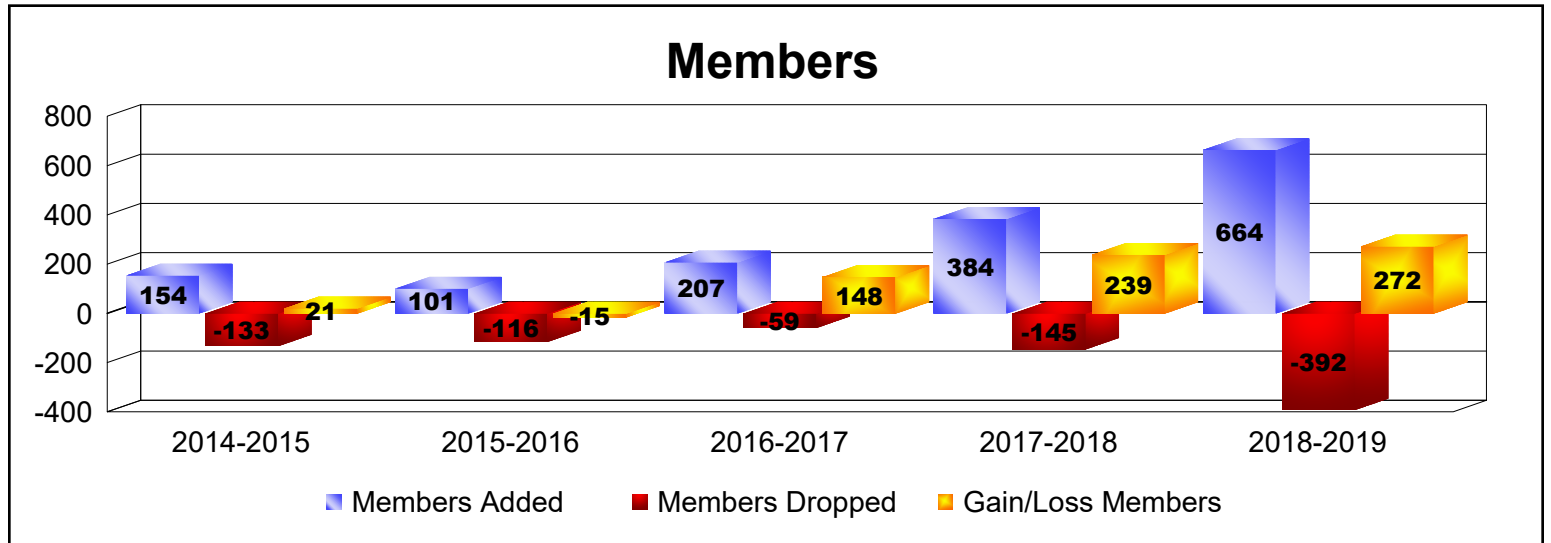

Year	New Clubs	Dropped Clubs	Gain/Loss Clubs	New Members	Charter Members	Reinstate Members	Transfer Members	Total Member Added	Total Members Dropped	Gain/Loss Members
2014-2015	4	-1	3	65	82	4	3	154	-133	21
2015-2016	0	0	0	69	15	16	1	101	-116	-15
2016-2017	5	0	5	72	134	0	1	207	-59	148
2017-2018	7	0	7	160	224	0	0	384	-145	239
2018-2019	14	-7	7	214	435	11	4	664	-392	272
<b>Average</b>	<b>6</b>	<b>-2</b>	<b>4</b>	<b>116</b>	<b>178</b>	<b>6</b>	<b>2</b>	<b>302</b>	<b>-169</b>	<b>133</b>

Year	New Clubs	Dropped Clubs	Gain/ Loss Clubs	New Members	Charter Members	Reinstate Members	Transfer Members	Total Member Added	Total Members Dropped	Gain/ Loss Members
2014-2015	1	-4	-3	4	26	0	0	30	-100	-70
2015-2016	0	-7	-7	1	0	0	0	1	-115	-114
2016-2017	0	0	0	0	5	8	0	13	-13	0
2017-2018	0	-1	-1	0	0	0	0	0	-13	-13
<b>Average</b>	<b>0</b>	<b>-3</b>	<b>-3</b>	<b>1</b>	<b>8</b>	<b>2</b>	<b>0</b>	<b>11</b>	<b>-60</b>	<b>-49</b>