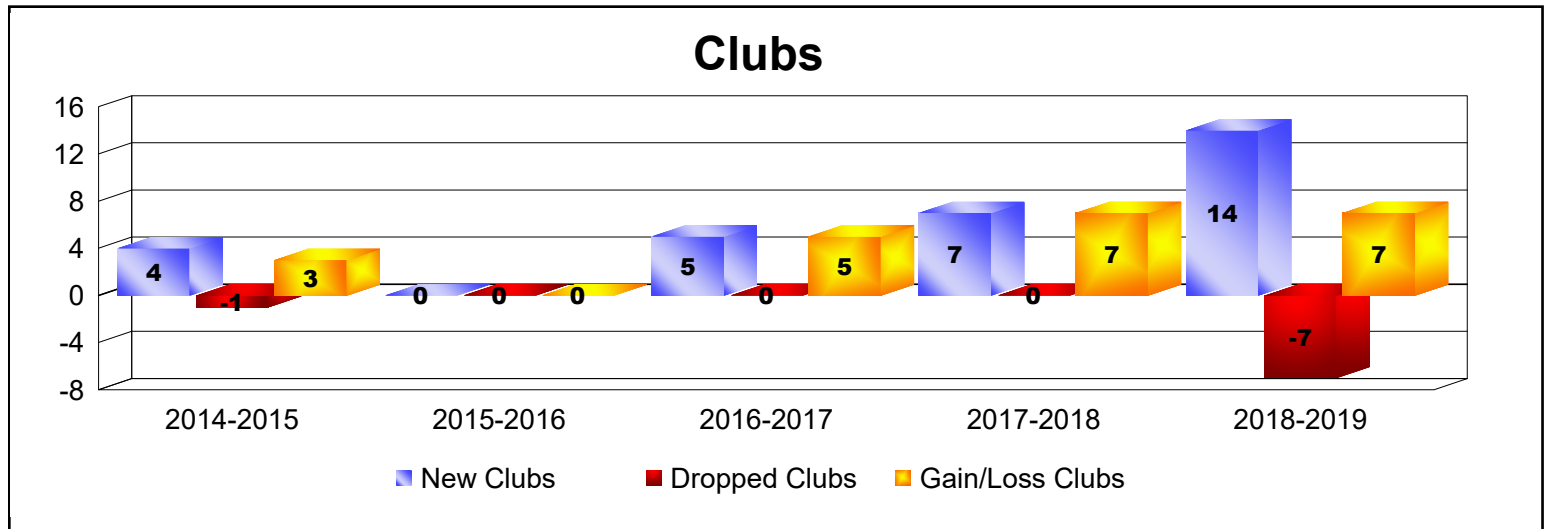

Year	New Clubs	Dropped Clubs	Gain/Loss Clubs	New Members	Charter Members	Reinstate Members	Transfer Members	Total Member Added	Total Members Dropped	Gain/Loss Members
2014-2015	4	-1	3	65	82	4	3	154	-133	21
2015-2016	0	0	0	69	15	16	1	101	-116	-15
2016-2017	5	0	5	72	134	0	1	207	-59	148
2017-2018	7	0	7	160	224	0	0	384	-145	239
2018-2019	14	-7	7	214	435	11	4	664	-392	272
<b>Average</b>	<b>6</b>	<b>-2</b>	<b>4</b>	<b>116</b>	<b>178</b>	<b>6</b>	<b>2</b>	<b>302</b>	<b>-169</b>	<b>133</b>

Year	New Clubs	Dropped Clubs	Gain/ Loss Clubs	New Members	Charter Members	Reinstate Members	Transfer Members	Total Member Added	Total Members Dropped	Gain/ Loss Members
2014-2015	1	-4	-3	4	26	0	0	30	-100	-70
2015-2016	0	-7	-7	1	0	0	0	1	-115	-114
2016-2017	0	0	0	0	5	8	0	13	-13	0
2017-2018	0	-1	-1	0	0	0	0	0	-13	-13
<b>Average</b>	<b>0</b>	<b>-3</b>	<b>-3</b>	<b>1</b>	<b>8</b>	<b>2</b>	<b>0</b>	<b>11</b>	<b>-60</b>	<b>-49</b>